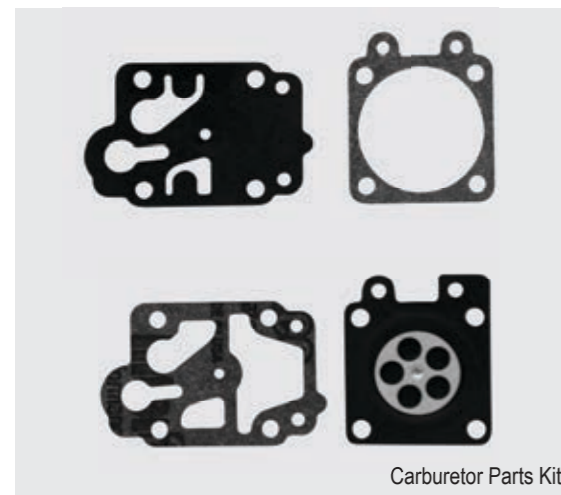

Carburetor Kit

Clutch Kit

Cylinder Kit

Carburetor Parts Kit

Hose Kit

Piston Kit

EE200 EE203

Engine Model	EE200		EE203			
Continent Area	EUROPE	AUSTRALIA	ASIA			
CLUTCH KIT	246924					
CYLINDER KIT	247678		247680			
PISTON KIT	247679		247681			
HOSE KIT	247864					
CARBURETOR KIT	247866		247865			
CARBURETOR PARTS KIT	247867					
Supported Models	364314	GK2100S	363378	L20	364743	WX21
	364388	KJBL21	363635	B21	364798	WX21L
	366104	MX21	363640	BC2000C	364575	BC200H
	366105	MX21	363641	BC2000RS	364697	BC200BM
	366106	MX21H	363705	BC2000RS	-	-

HE230 HE232

Engine Model	HE230		HE232	
Continent Area	EUROPE/AUSTRALIA/ASIA		EUROPE/AUSTRALIA	
CLUTCH KIT	247660			
CYLINDER KIT	247690		247691	
PISTON KIT	247683		247685	
HOSE KIT	247864			
CARBURETOR KIT	247881		247852	
CARBURETOR PARTS KIT	247867			
Supported Models	362200	BHT600DR	362426	HT237D
	362223	HT23	362427	HT238D
	362270	HT236DSV-R	362428	HT238DL
	362285	HT24	362440	HT238P
	362333	HT2350D-RX	362441	HT237D
	362335	HT2350DS-RX	362442	HT239D
	362337	HT236DV-R	362443	HT239DL
	362339	HT236DSV-R	362449	HT231
	362343	HT236DLSV-R	362450	HT241
	362356	HT2350DS-RX	362451	HT251
	362388	KJHTL60DT	362452	HTS261
	362395	BHT751S	362453	HT238DL-F
	362399	KJHTL75DT	362454	HT238D-F
	-	-	362458	KJHTL600D
	-	-	362459	KJHTL750D
-	-	362460	HT239D	
-	-	362461	HT239DL	

EE230

Engine Model	EE230					
Continent Area	EUROPE	AUSTRALIA	ASIA/SOUTH AMERICA			
CLUTCH KIT	246924					
CYLINDER KIT	247682					
PISTON KIT	247683					
HOSE KIT	247864					
CARBURETOR KIT	247870		247871			
CARBURETOR PARTS KIT	247867					
Supported Models	366107	MX24	363379	L23	363722	BC2300
	366108	MX24H	363642	BC2300RS	364480	BC2300M-BK
	-	-	363674	BC2300RS	364539	BC23HT