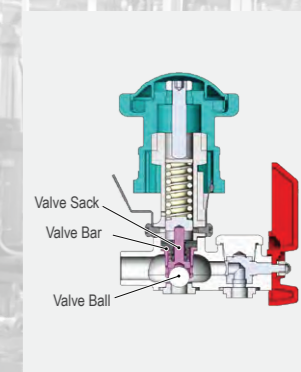

2. High durability performance

Pressure control valve sack, pressure control valve rod, and cylinder bolt are made of stainless steel. The inside of the cylinder is treated with MAC (ceramic spray coating) for excellent wear resistance. The piston packing and seal packing are made of fluororubber with excellent chemical resistance. Withstand water temperature up to 40 ° C.

3. Pressure control valve that is easy to handle and has excellent pressure control performance

Built-in bypass circuit Spillway can be easily switched Need to put the adjustment dial back The large, easy-to-grip pressure control dial is non-slip and light. The pressure regulating valve ball is also made of ceramic with excellent durability.

4. Simple structure with excellent maintainability

The cassetteized discharge valve can be replaced it's simple. On the cylinder head Equipped with drain. Easy to drain water Prevents freezing troubles